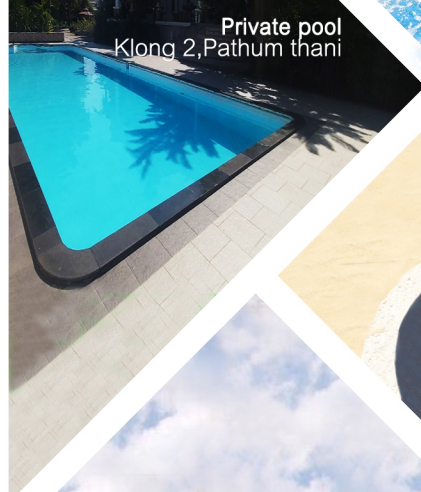

Water Park / Commercial pool
City Garden , Phnom Penh (Cambodia)